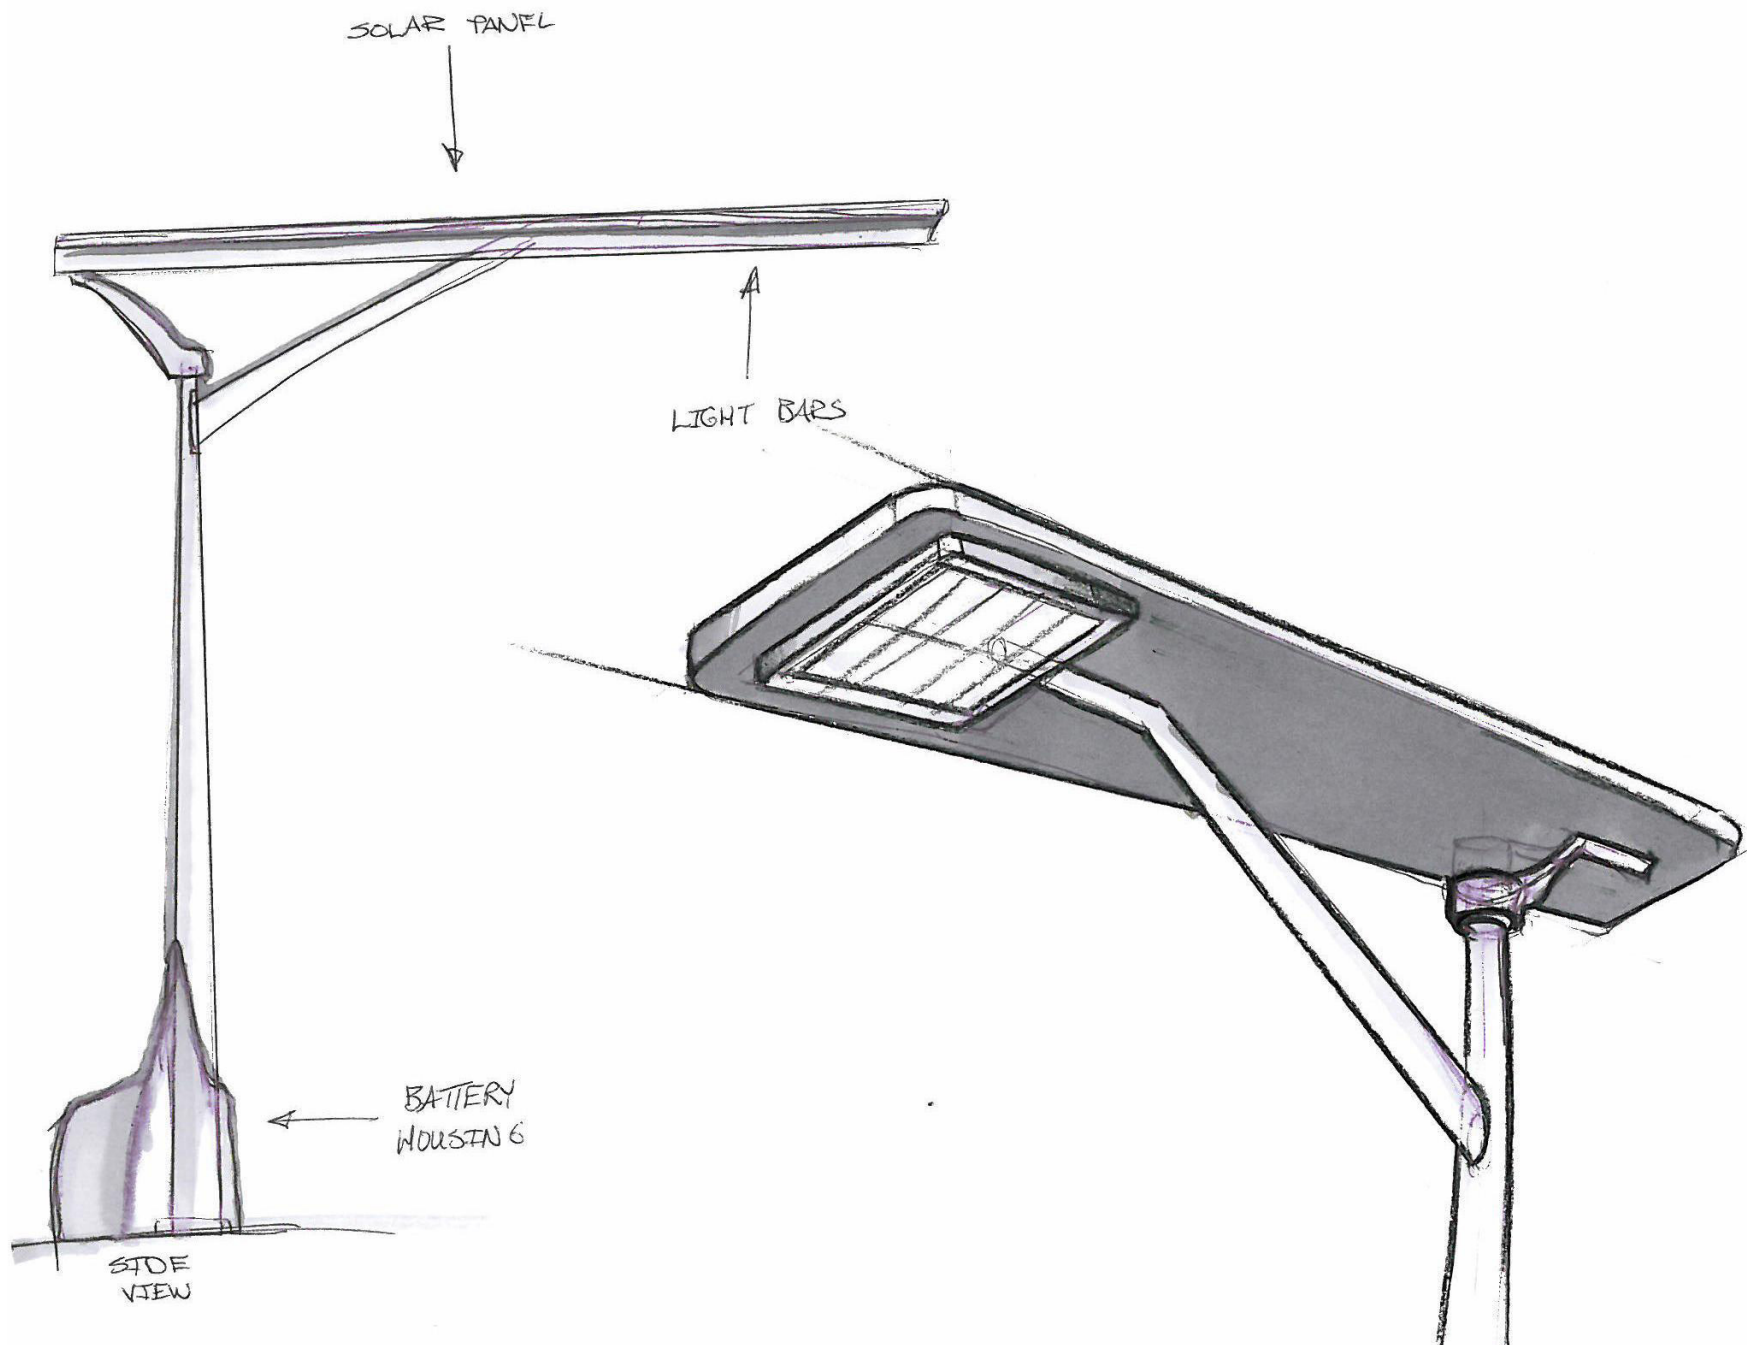

LED SITE LIGHT

LED PARKING LOT AND ROADWAY FIXTURE

MODULAR ARMS SYSTEM

DRIVER WATCH

TWO PART
CAST HOUSING

DECORATIVE
HEAT SINK

MODULAR UNIT

SIDE VIEW

SIDE

FRONT