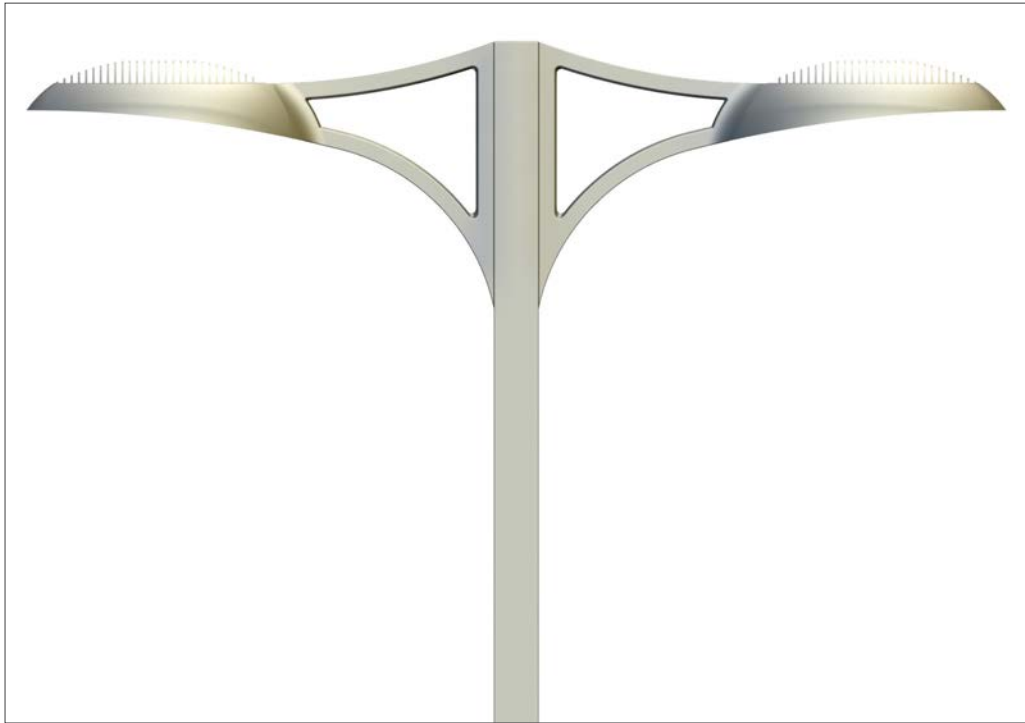

LED SITE LIGHT

LED PARKING LOT AND ROADWAY FIXTURE

MODULAR ARMS SYSTEM

DRIVER WATCH

TWO PART
CAST HOUSING

DECORATIVE
HEAT SINK

MODULAR UNIT

SIDE VIEW

SIDE

FRONT