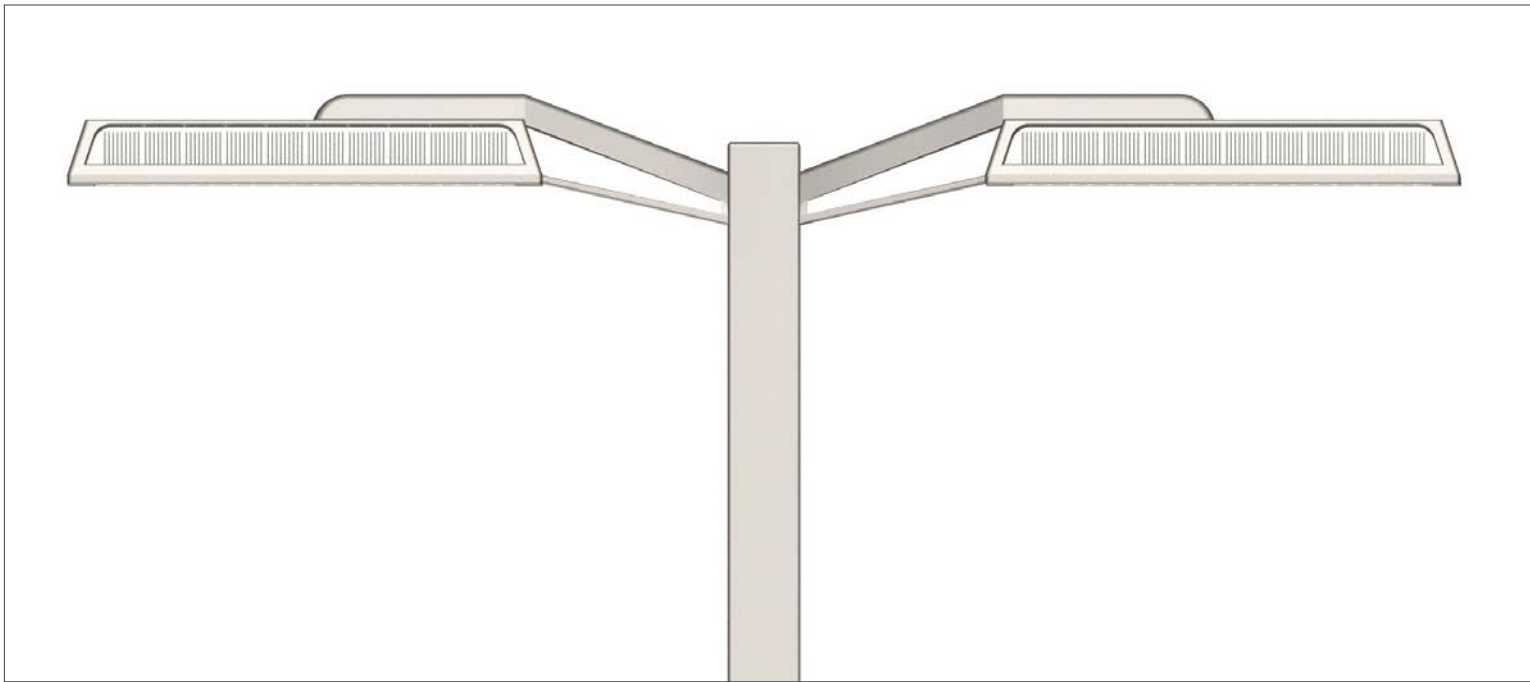

LED SITE LIGHT

LED PARKING LOT AND ROADWAY FIXTURE

MODULAR ARMS SYSTEM

DRIVER WATCH

TWO PART
CAST HOUSING

DECORATIVE
HEAT SINK

MODULAR UNIT

SIDE VIEW

SIDE

FRONT