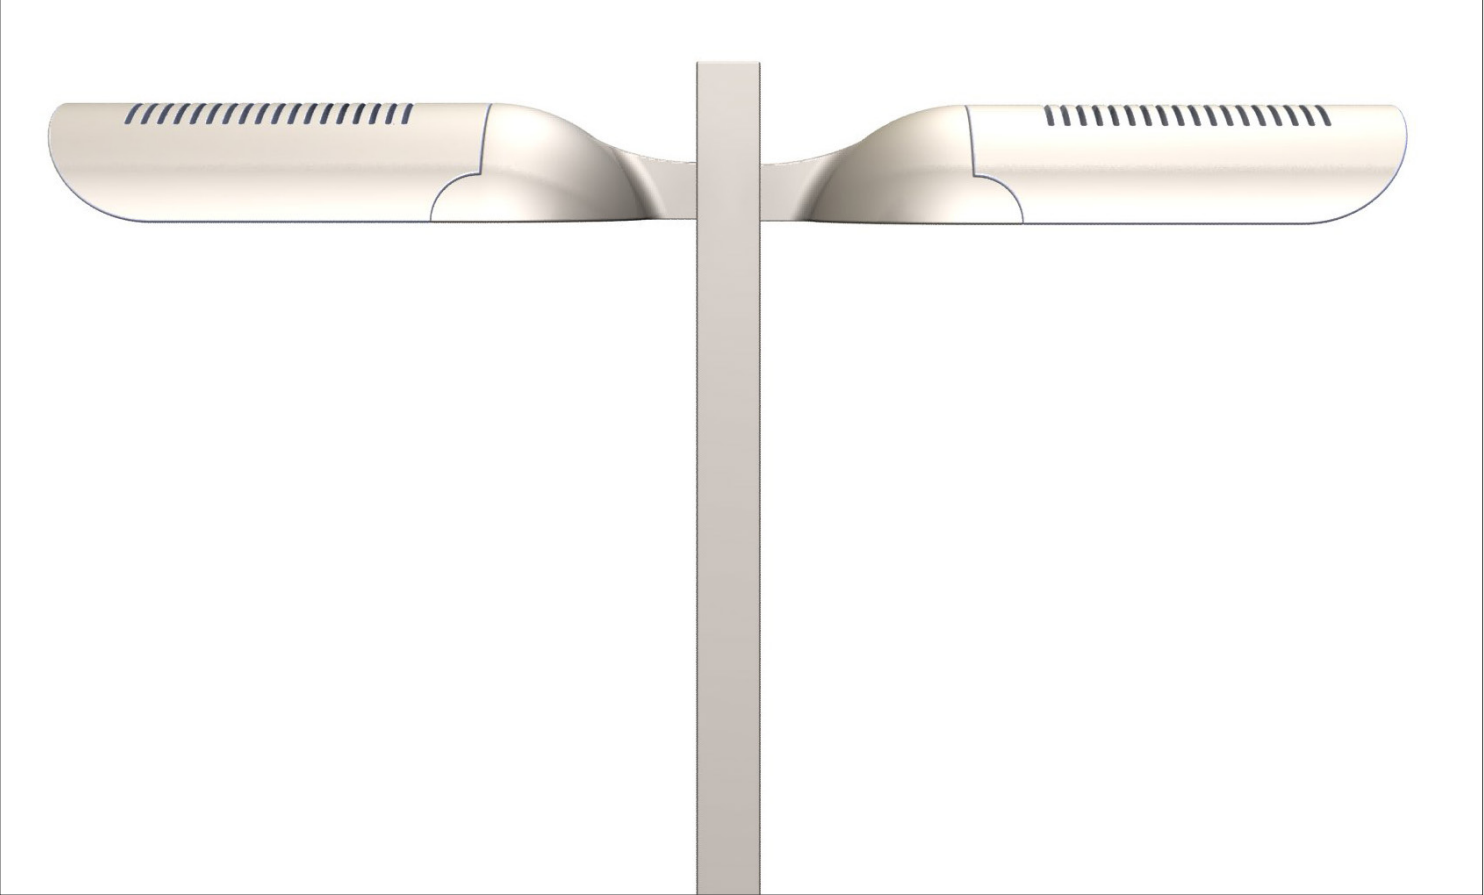

LED SITE LIGHT

LED PARKING LOT AND ROADWAY FIXTURE

MODULAR ARMS SYSTEM

DRIVER WATCH

TWO PART
CAST HOUSING

DECORATIVE
HEAT SINK

MODULAR UNIT

SIDE VIEW

SIDE

FRONT