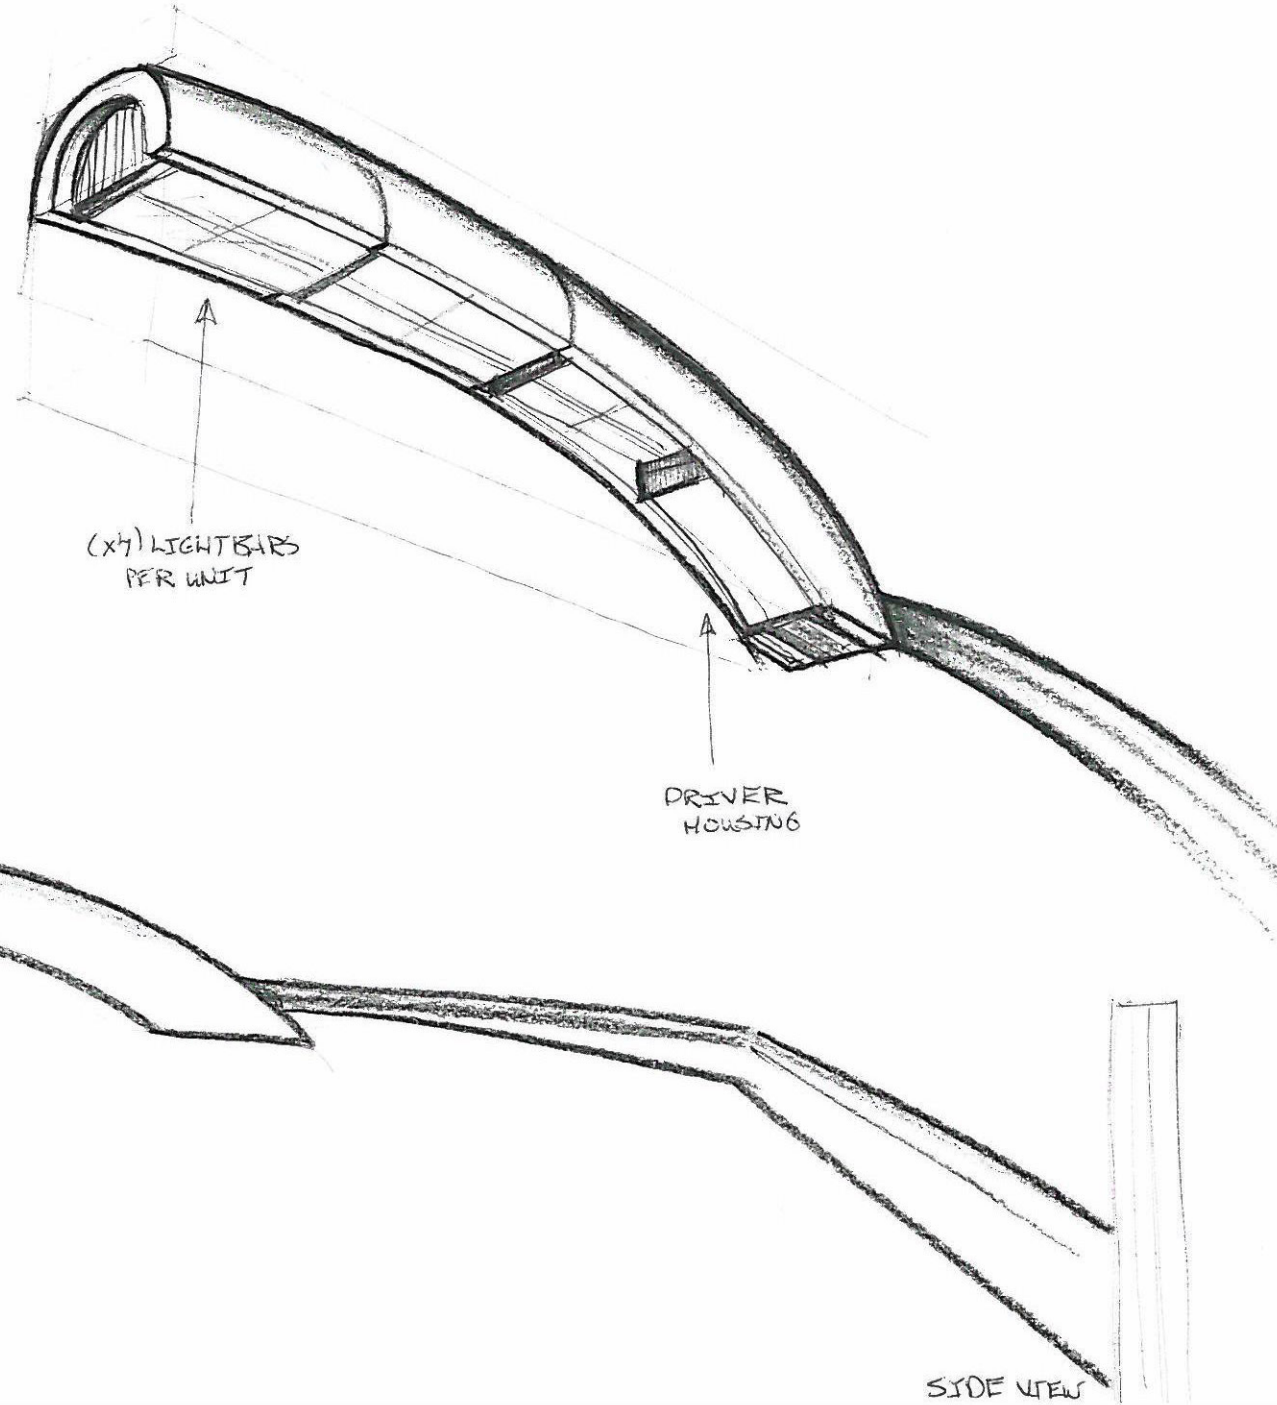

LED SITE LIGHT

LED PARKING LOT AND ROADWAY FIXTURE

MODULAR ARMS SYSTEM

DRIVER WATCH

TWO PART
CAST HOUSING

DECORATIVE
HEAT SINK

MODULAR UNIT

SIDE VIEW

SIDE

FRONT