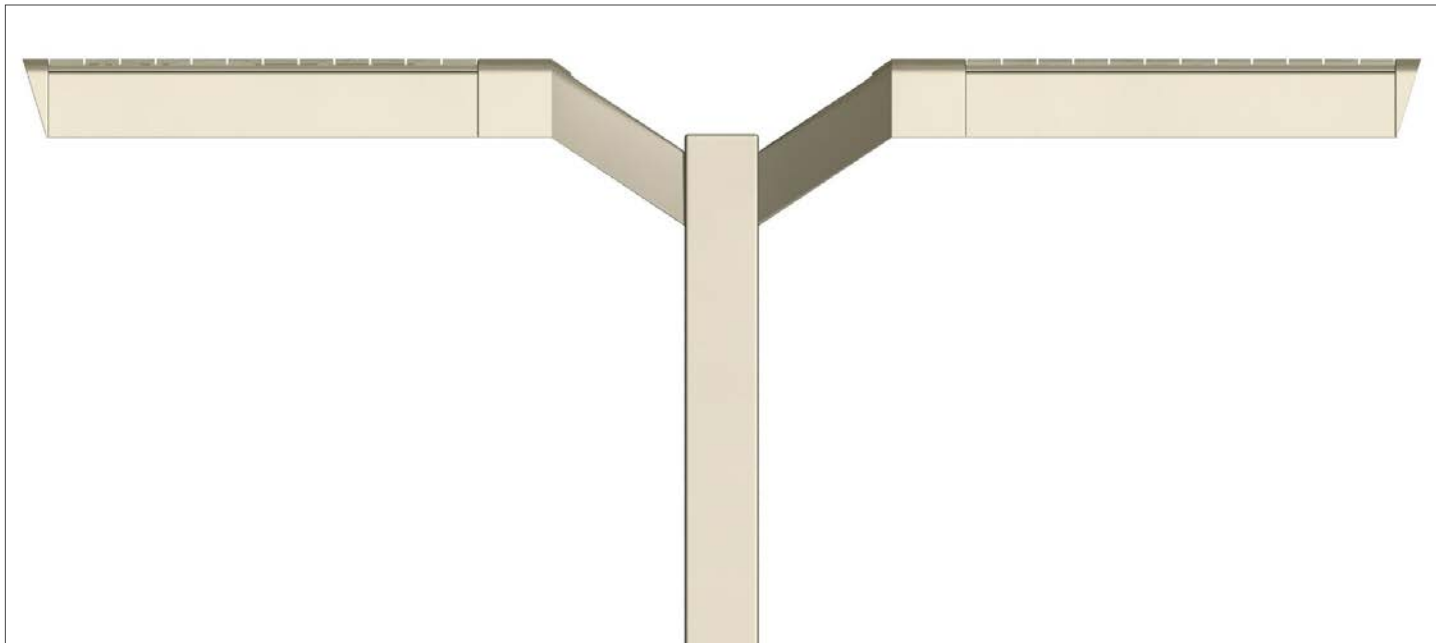

LED SITE LIGHT

LED PARKING LOT AND ROADWAY FIXTURE

MODULAR ARMS SYSTEM

DRIVER WATCH

TWO PART
CAST HOUSING

DECORATIVE
HEAT SINK

MODULAR UNIT

SIDE VIEW

SIDE

FRONT