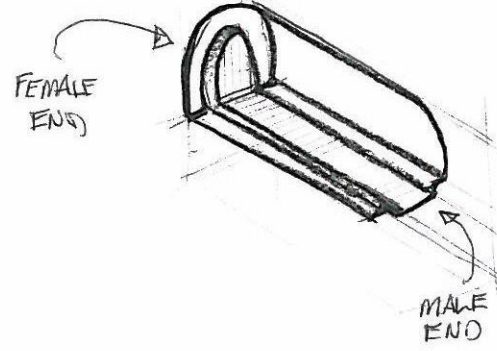

LED SITE LIGHT

LED PARKING LOT AND ROADWAY FIXTURE

MODULAR ARMS SYSTEM

DRIVER WATCH

TWO PART
CAST HOUSING

DECORATIVE
HEAT SINK

MODULAR UNIT

SIDE VIEW

SIDE

FRONT