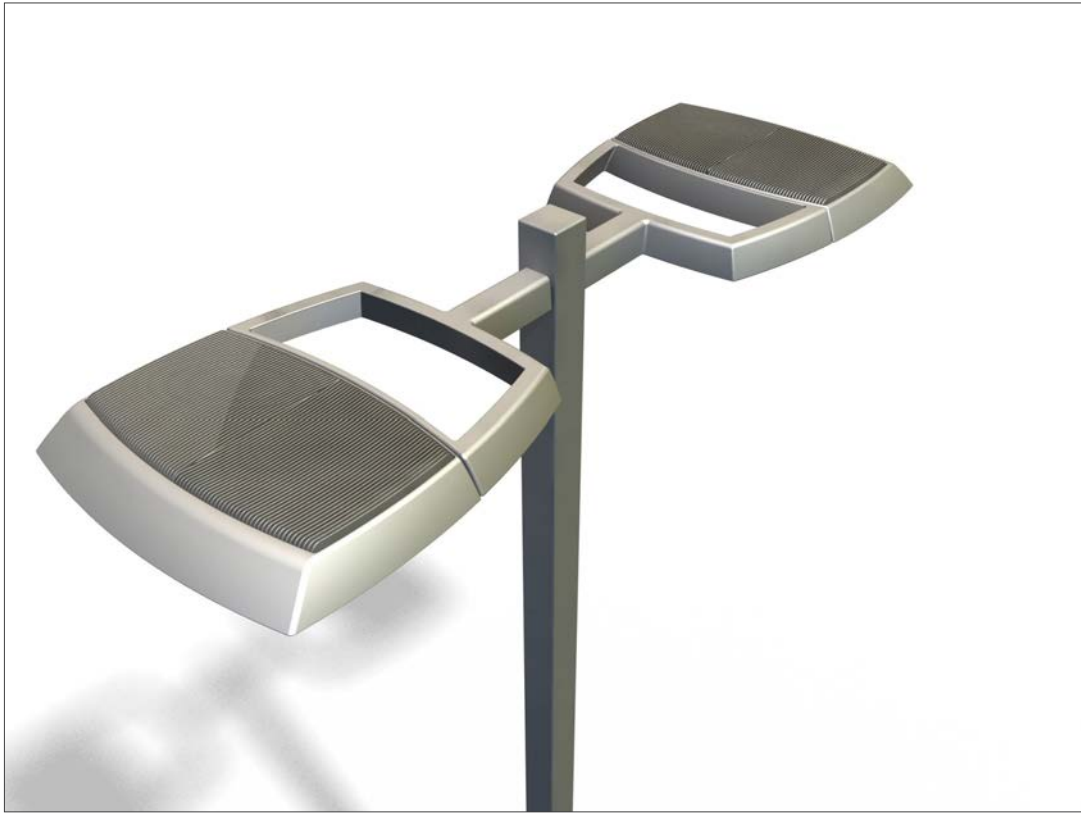

LED SITE LIGHT

LED PARKING LOT AND ROADWAY FIXTURE

MODULAR ARMS SYSTEM

DRIVER WATCH

TWO PART
CAST HOUSING

DECORATIVE
HEAT SINK

MODULAR UNIT

SIDE VIEW

SIDE

FRONT