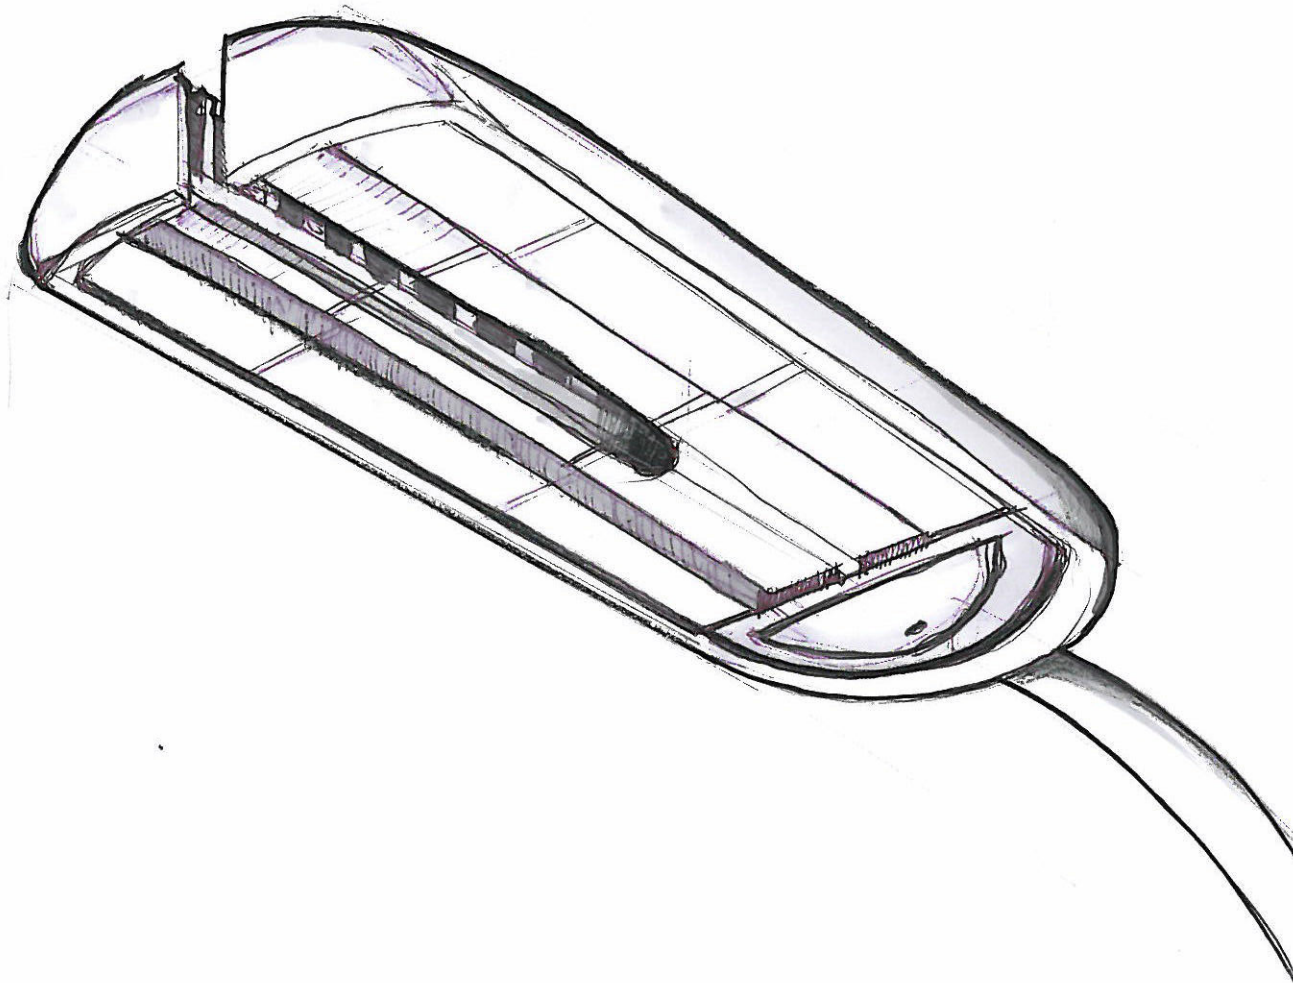

LED SITE LIGHT

LED PARKING LOT AND ROADWAY FIXTURE

MODULAR ARMS SYSTEM

DRIVER WATCH

TWO PART
CAST HOUSING

DECORATIVE
HEAT SINK

MODULAR UNIT

SIDE VIEW

SIDE

FRONT