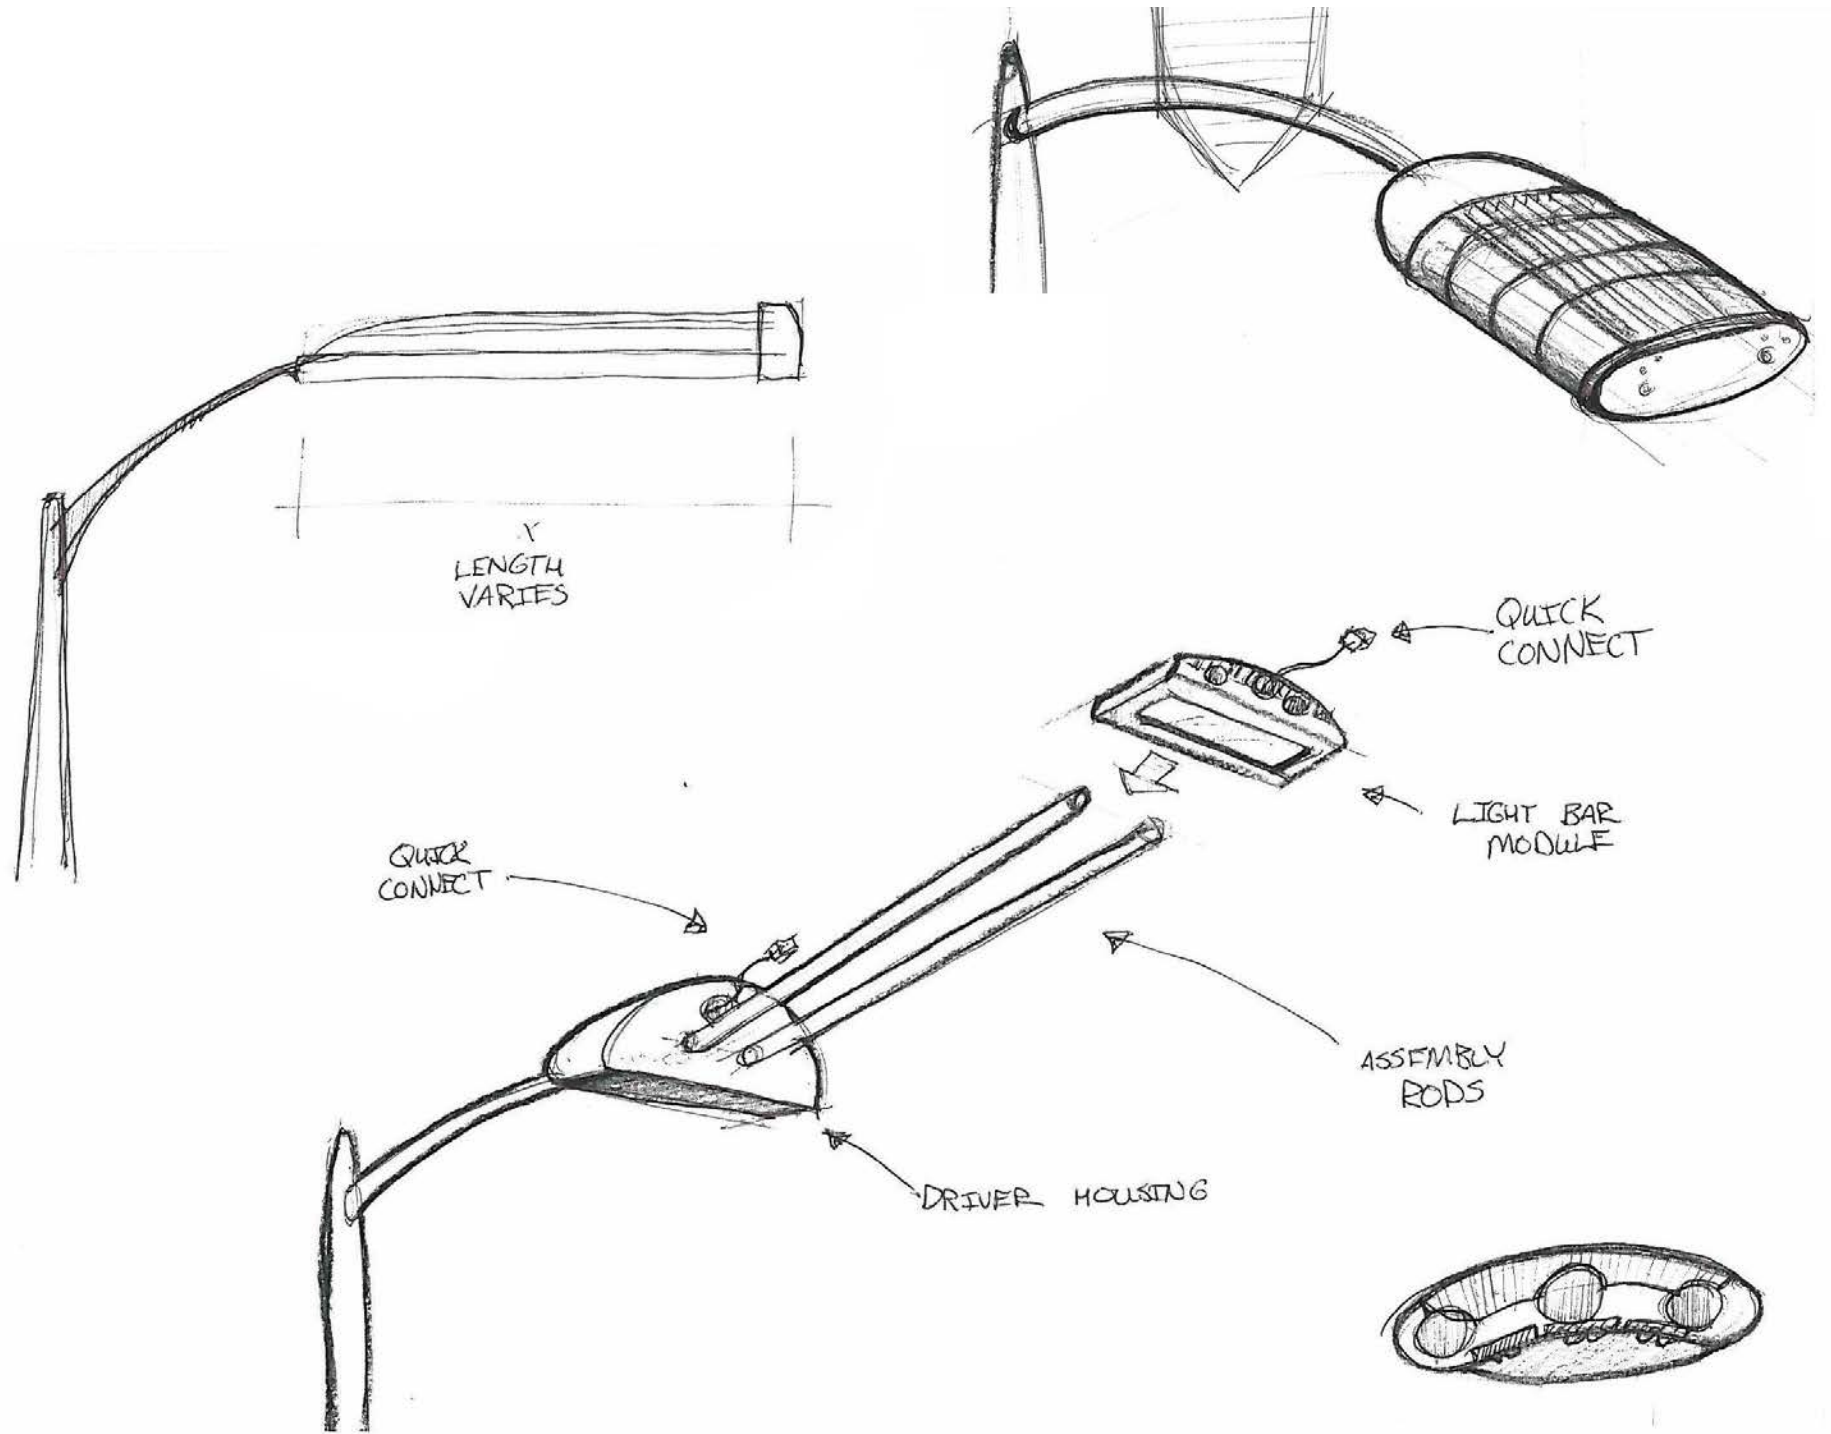

LED SITE LIGHT

LED PARKING LOT AND ROADWAY FIXTURE

MODULAR ARMS SYSTEM

DRIVER WATCH

TWO PART
CAST HOUSING

DECORATIVE
HEAT SINK

MODULAR UNIT

SIDE VIEW

SIDE

FRONT