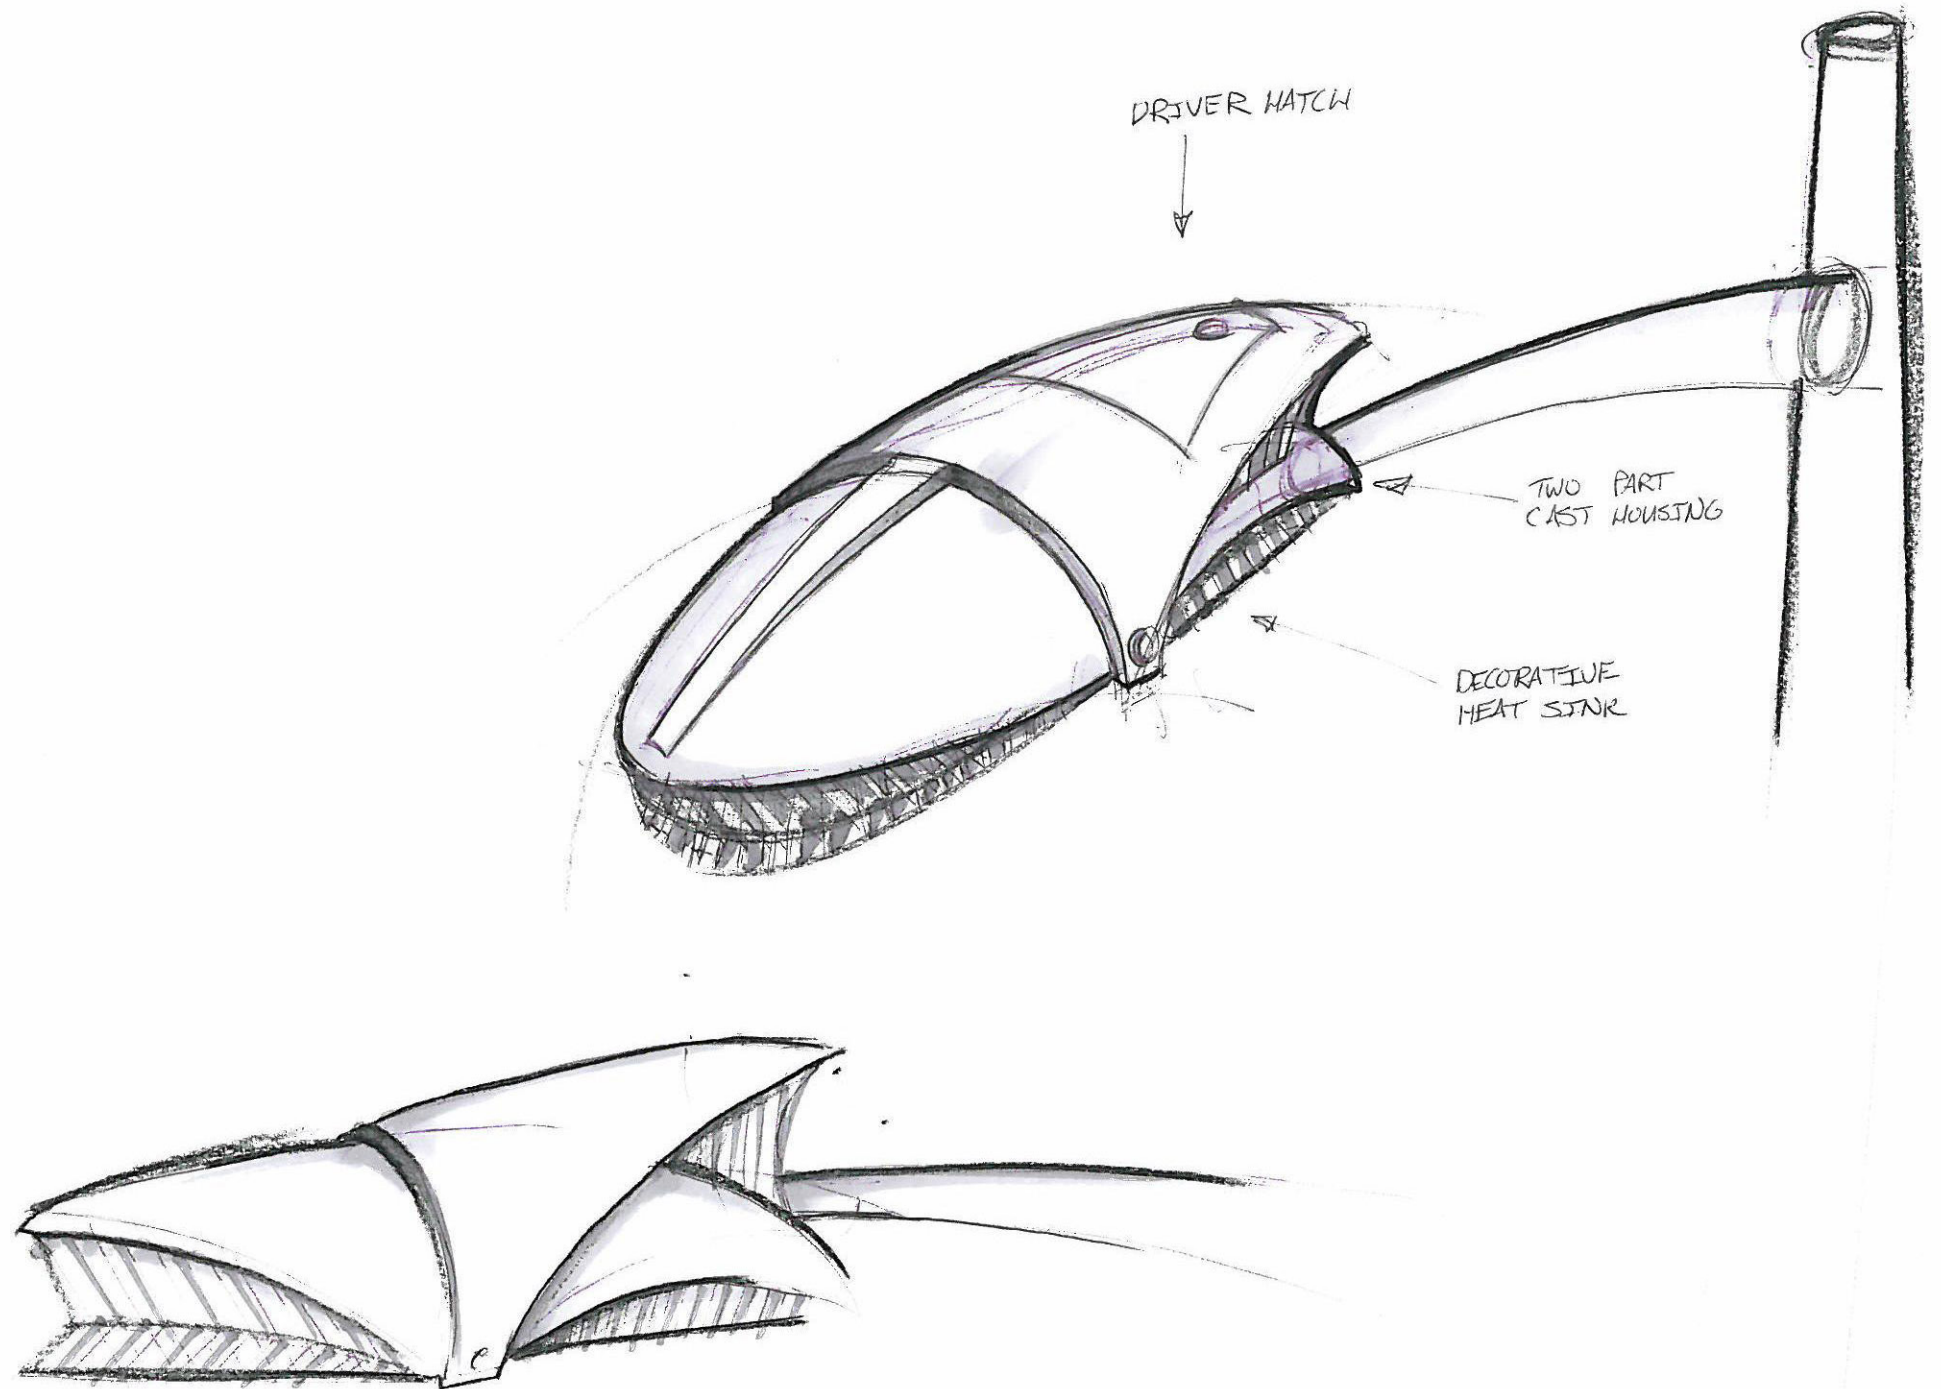

LED SITE LIGHT

LED PARKING LOT AND ROADWAY FIXTURE

MODULAR ARMS SYSTEM

DRIVER WATCH

TWO PART
CAST HOUSING

DECORATIVE
HEAT SINK

MODULAR UNIT

SIDE VIEW

SIDE

FRONT