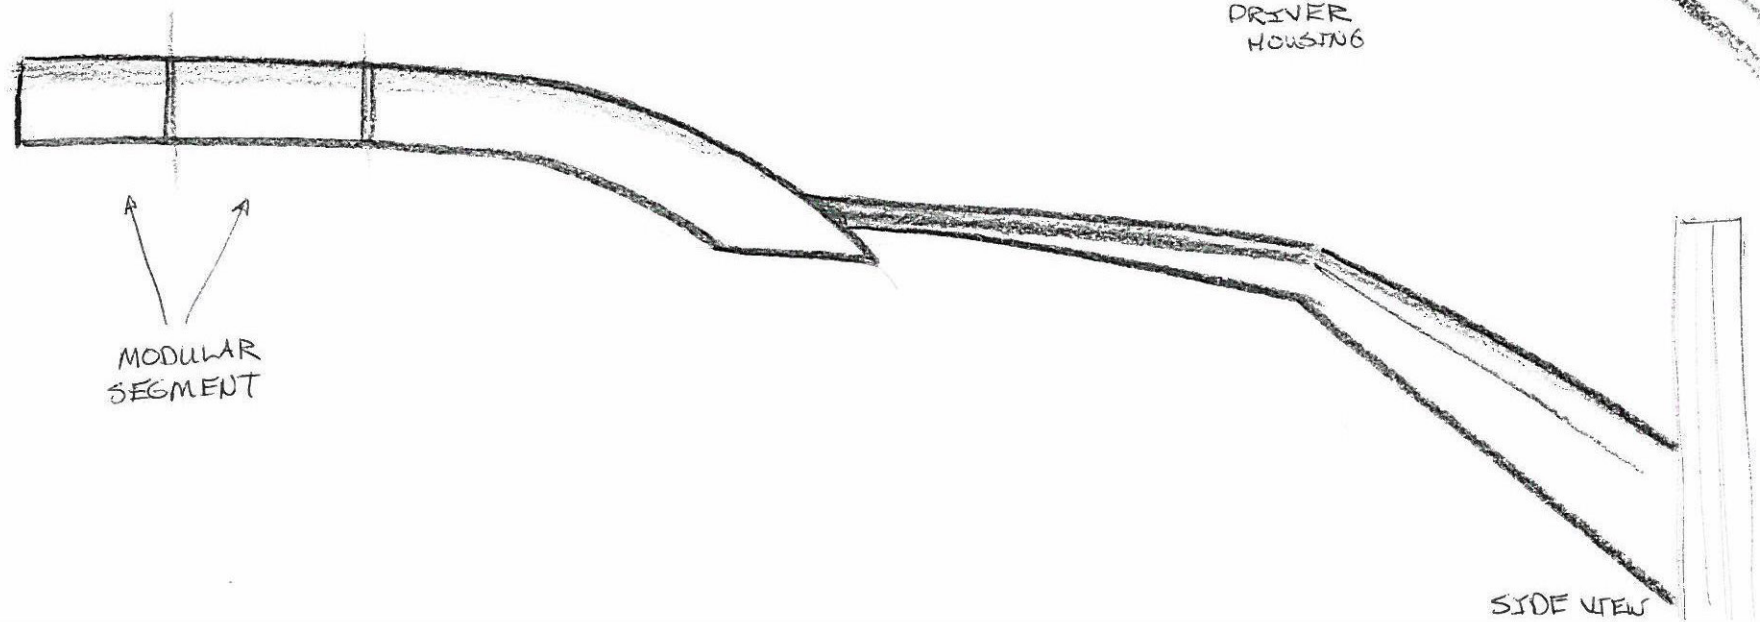

LED SITE LIGHT

LED PARKING LOT AND ROADWAY FIXTURE

MODULAR ARMS SYSTEM

DRIVER WATCH

TWO PART
CAST HOUSING

DECORATIVE
HEAT SINK

MODULAR UNIT

SIDE VIEW

SIDE

FRONT