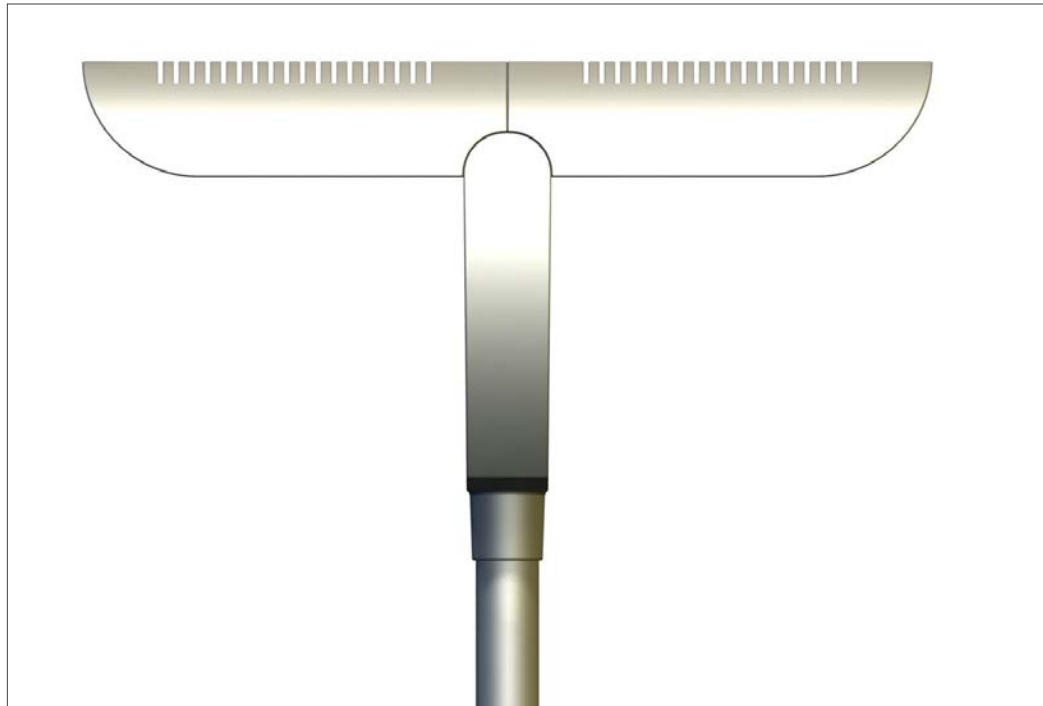

LED SITE LIGHT

LED PARKING LOT AND ROADWAY FIXTURE

MODULAR ARMS SYSTEM

DRIVER WATCH

TWO PART
CAST HOUSING

DECORATIVE
HEAT SINK

MODULAR UNIT

SIDE VIEW

SIDE

FRONT