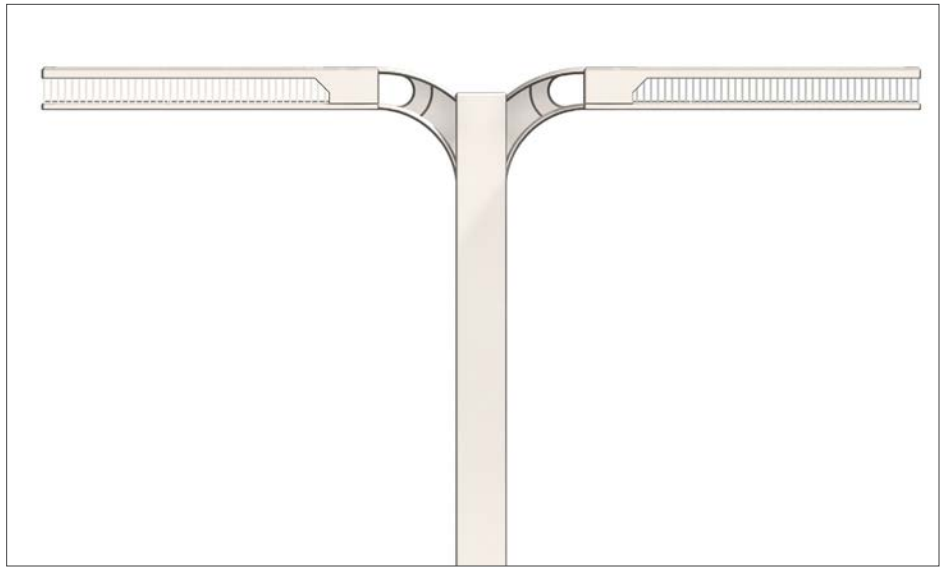

LED SITE LIGHT

LED PARKING LOT AND ROADWAY FIXTURE

MODULAR ARMS SYSTEM

DRIVER WATCH

TWO PART
CAST HOUSING

DECORATIVE
HEAT SINK

MODULAR UNIT

SIDE VIEW

SIDE

FRONT