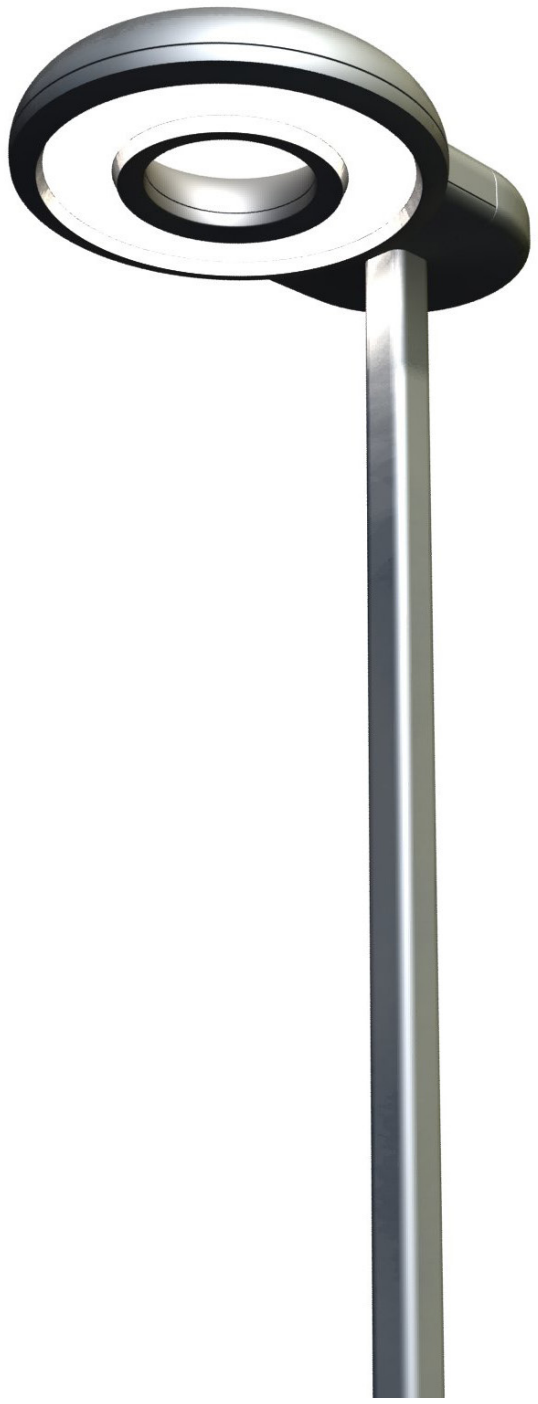

LED SITE LIGHT

LED PARKING LOT AND ROADWAY FIXTURE

MODULAR ARMS SYSTEM

DRIVER WATCH

TWO PART
CAST HOUSING

DECORATIVE
HEAT SINK

MODULAR UNIT

SIDE VIEW

SIDE

FRONT