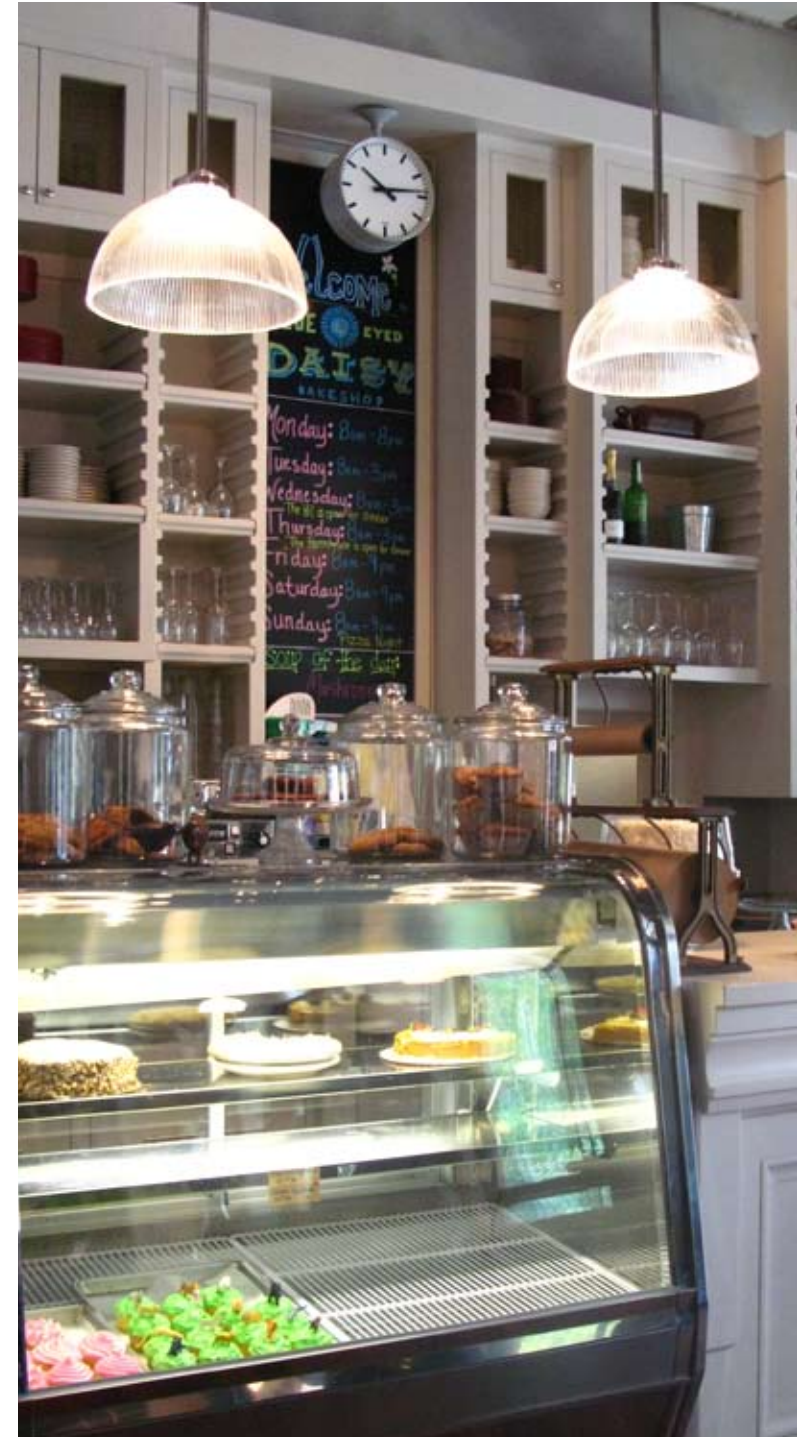

Bakeshop

Interior Architectural Design

DARK BRICKS
(SLIGHTLY RAISED)

VERTICAL BRICKS - SIDE

VERTICAL BRICKS FRONT