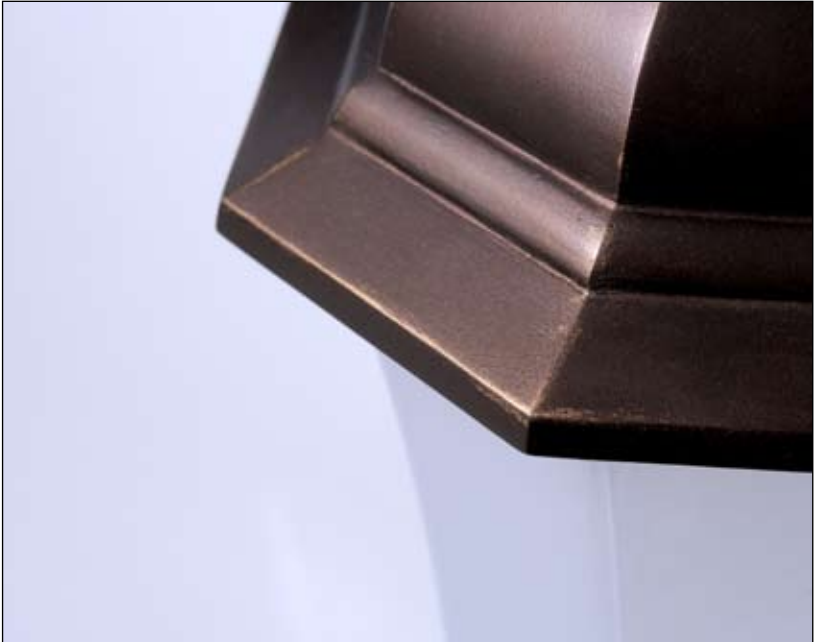

APPEARANCE PROTOTYPE