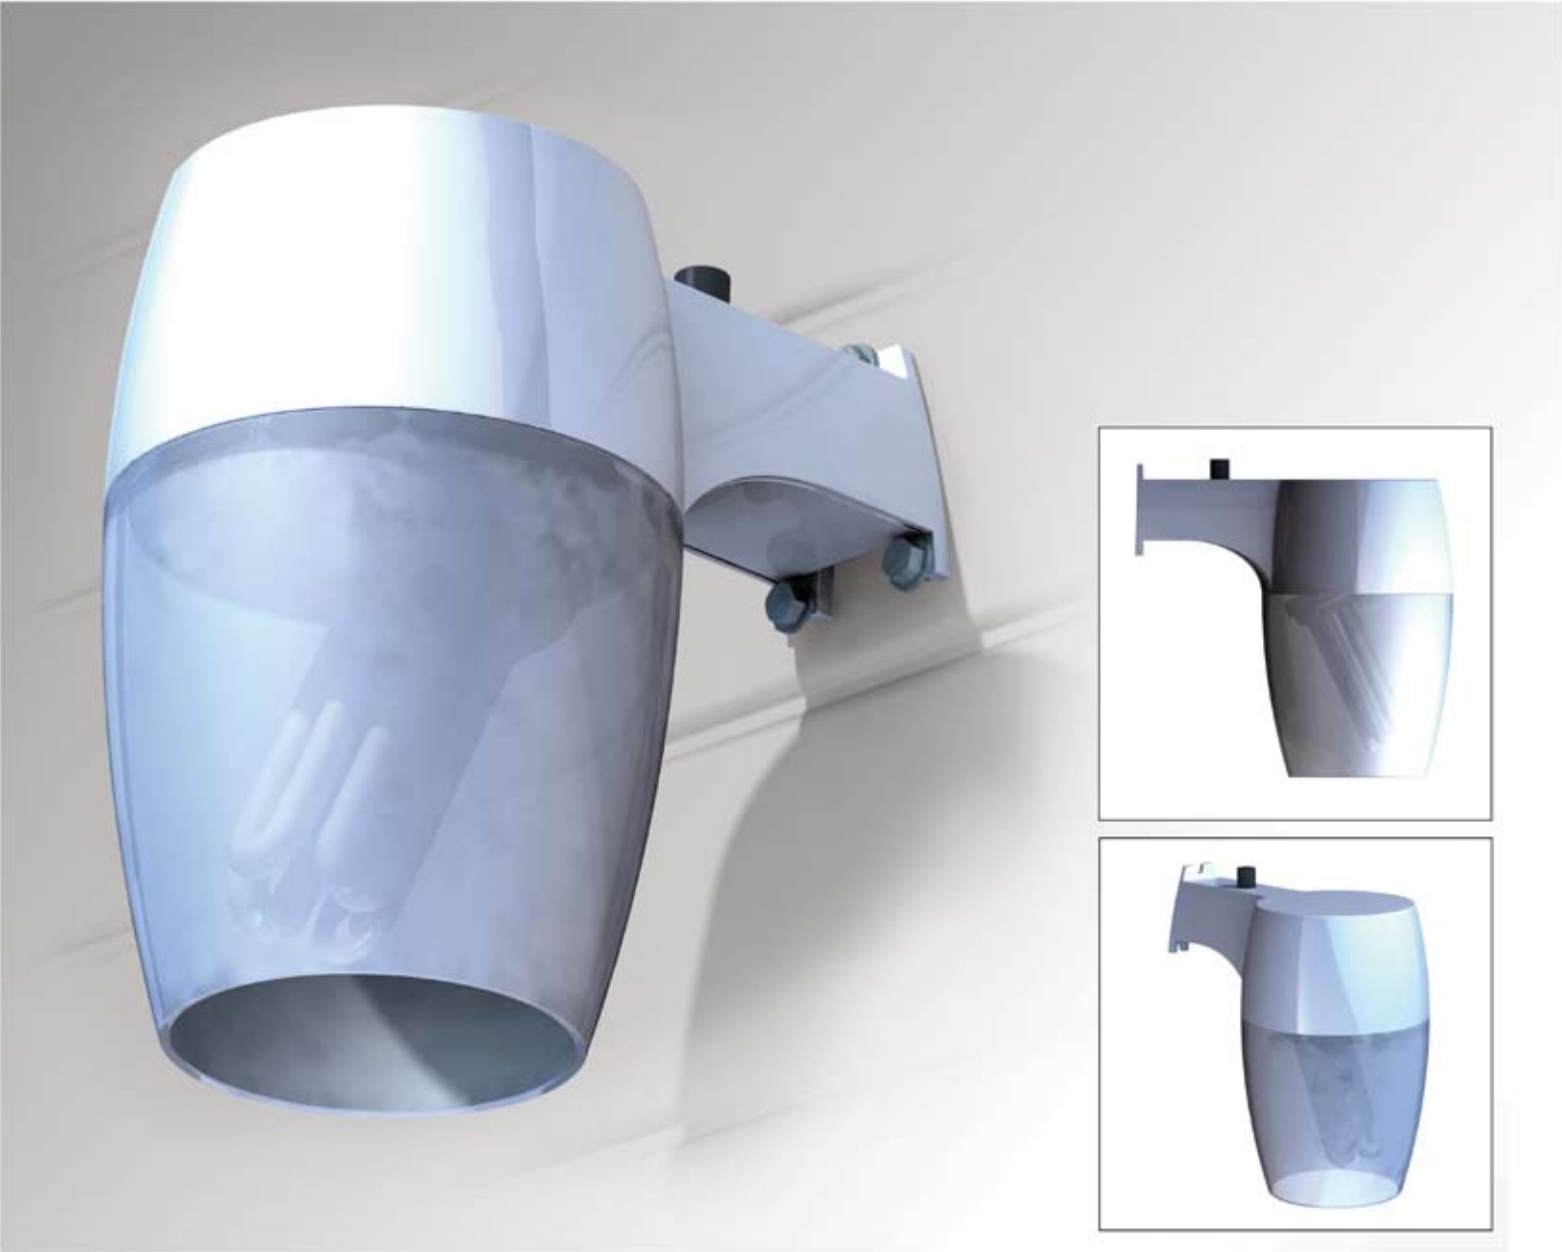

INITIAL CONCEPT 3